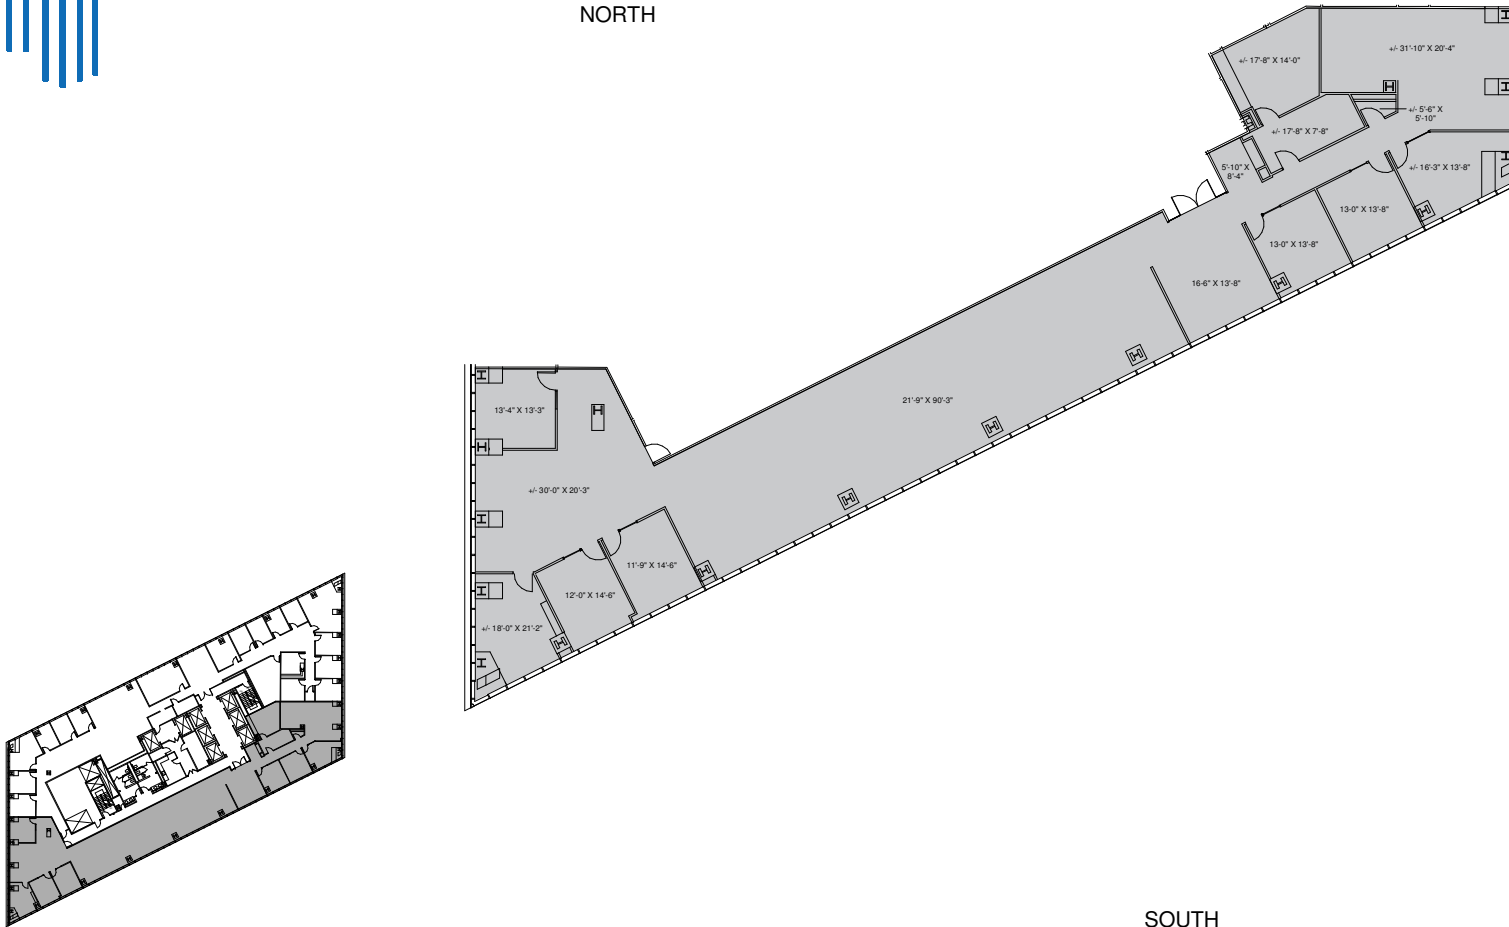

# SUITE 4650

7,434 RSF

1445 Ross  
Dallas, Texas 75202

NORTH

SOUTH

*For Leasing Info, Contact:*

JOHNNY JOHNSON  
+1 972 663 9821  
johnny.johnson@cushwake.com

LAUREN NAPPER  
+1 972 663 9825  
lauren.napper@cushwake.com